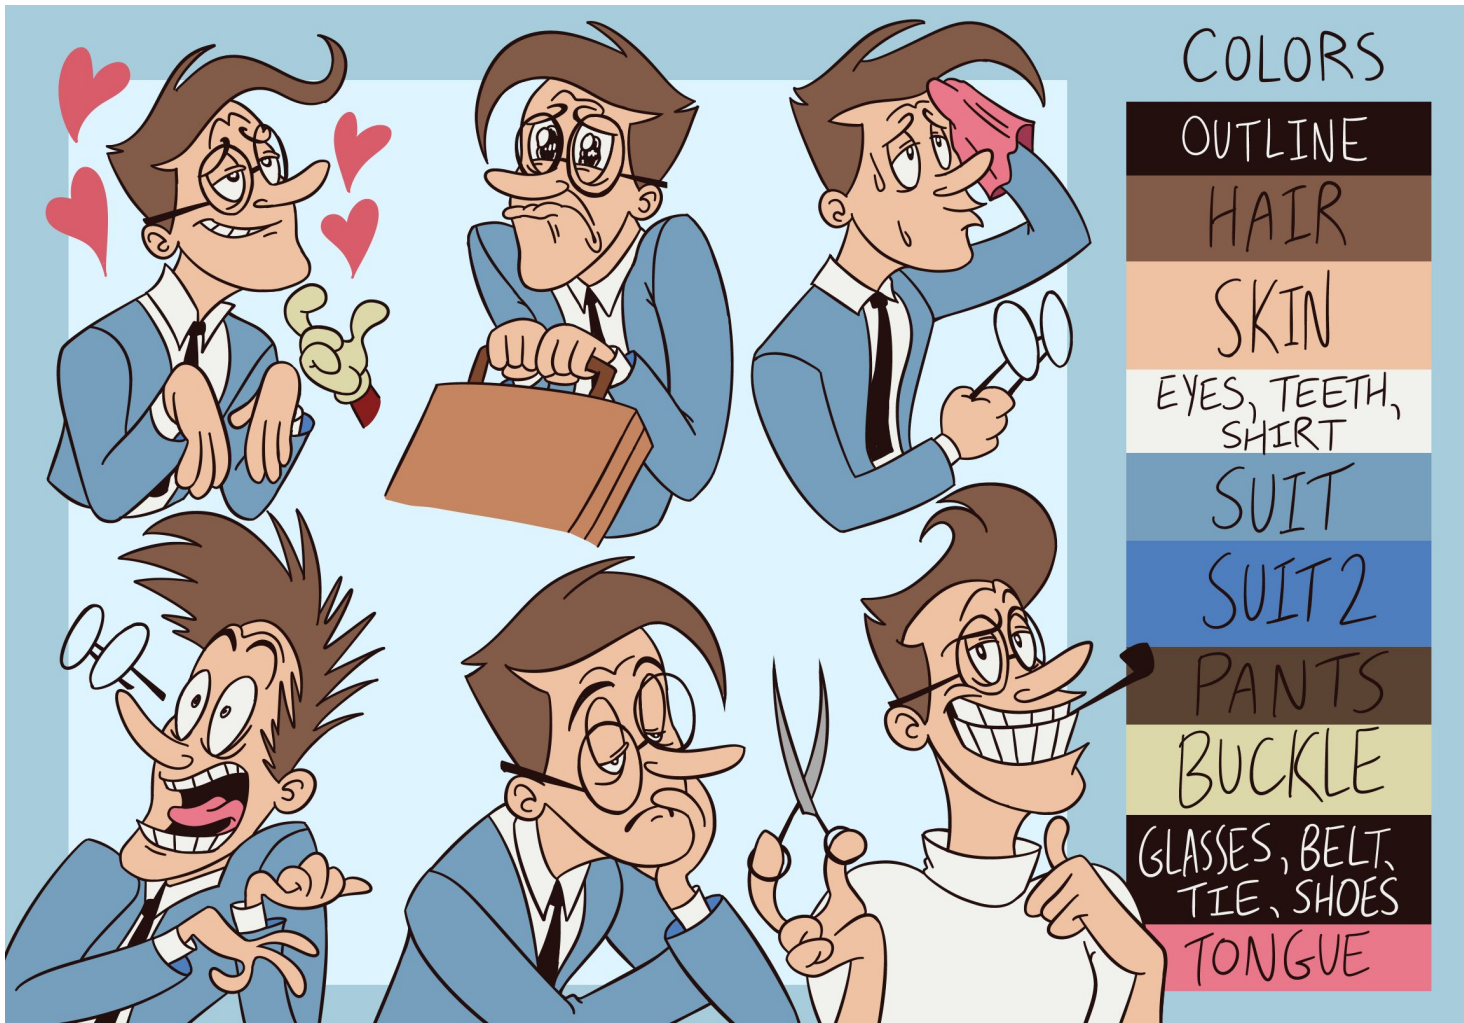

# CHARACTERS

**HONEY COMBE** - A hard-working housewife with an irresistible bloodlust towards the common pest.

*HONEY COMBE - TURNAROUND*

COLORS

OUTLINE

HAIR

HAIR 2

SKIN

EYES

SHIRT, NOSE,  
SHOES

GLOVES

SKIRT, EYELIDS,  
TONGUE

APRON, EYES 2,  
TEETH

APRON 2

**HARRY COMBE** - A pitiful but loyal salesman who, to his never-ending misery, specializes in his late father's pesticide company.

HARRY COMBE - TURNAROUND

**SMOKES THE ROACH** - A gentlemanly and sturdy cockroach who does as he pleases and stands his ground.

SMOKES the ROACH- TURNAROUND

COLORS

OUTLINE

BODY

FACE

EYES, TEETH

HAT

GLOVES

BOOTS

BACK

PATCH

MOUTH

**DAIRY THE CAT** - A timid housecat and scapegoat that finds more joy in befriending tiny critters than in hurting them.

*DAIRY the CAT - TURNAROUND*